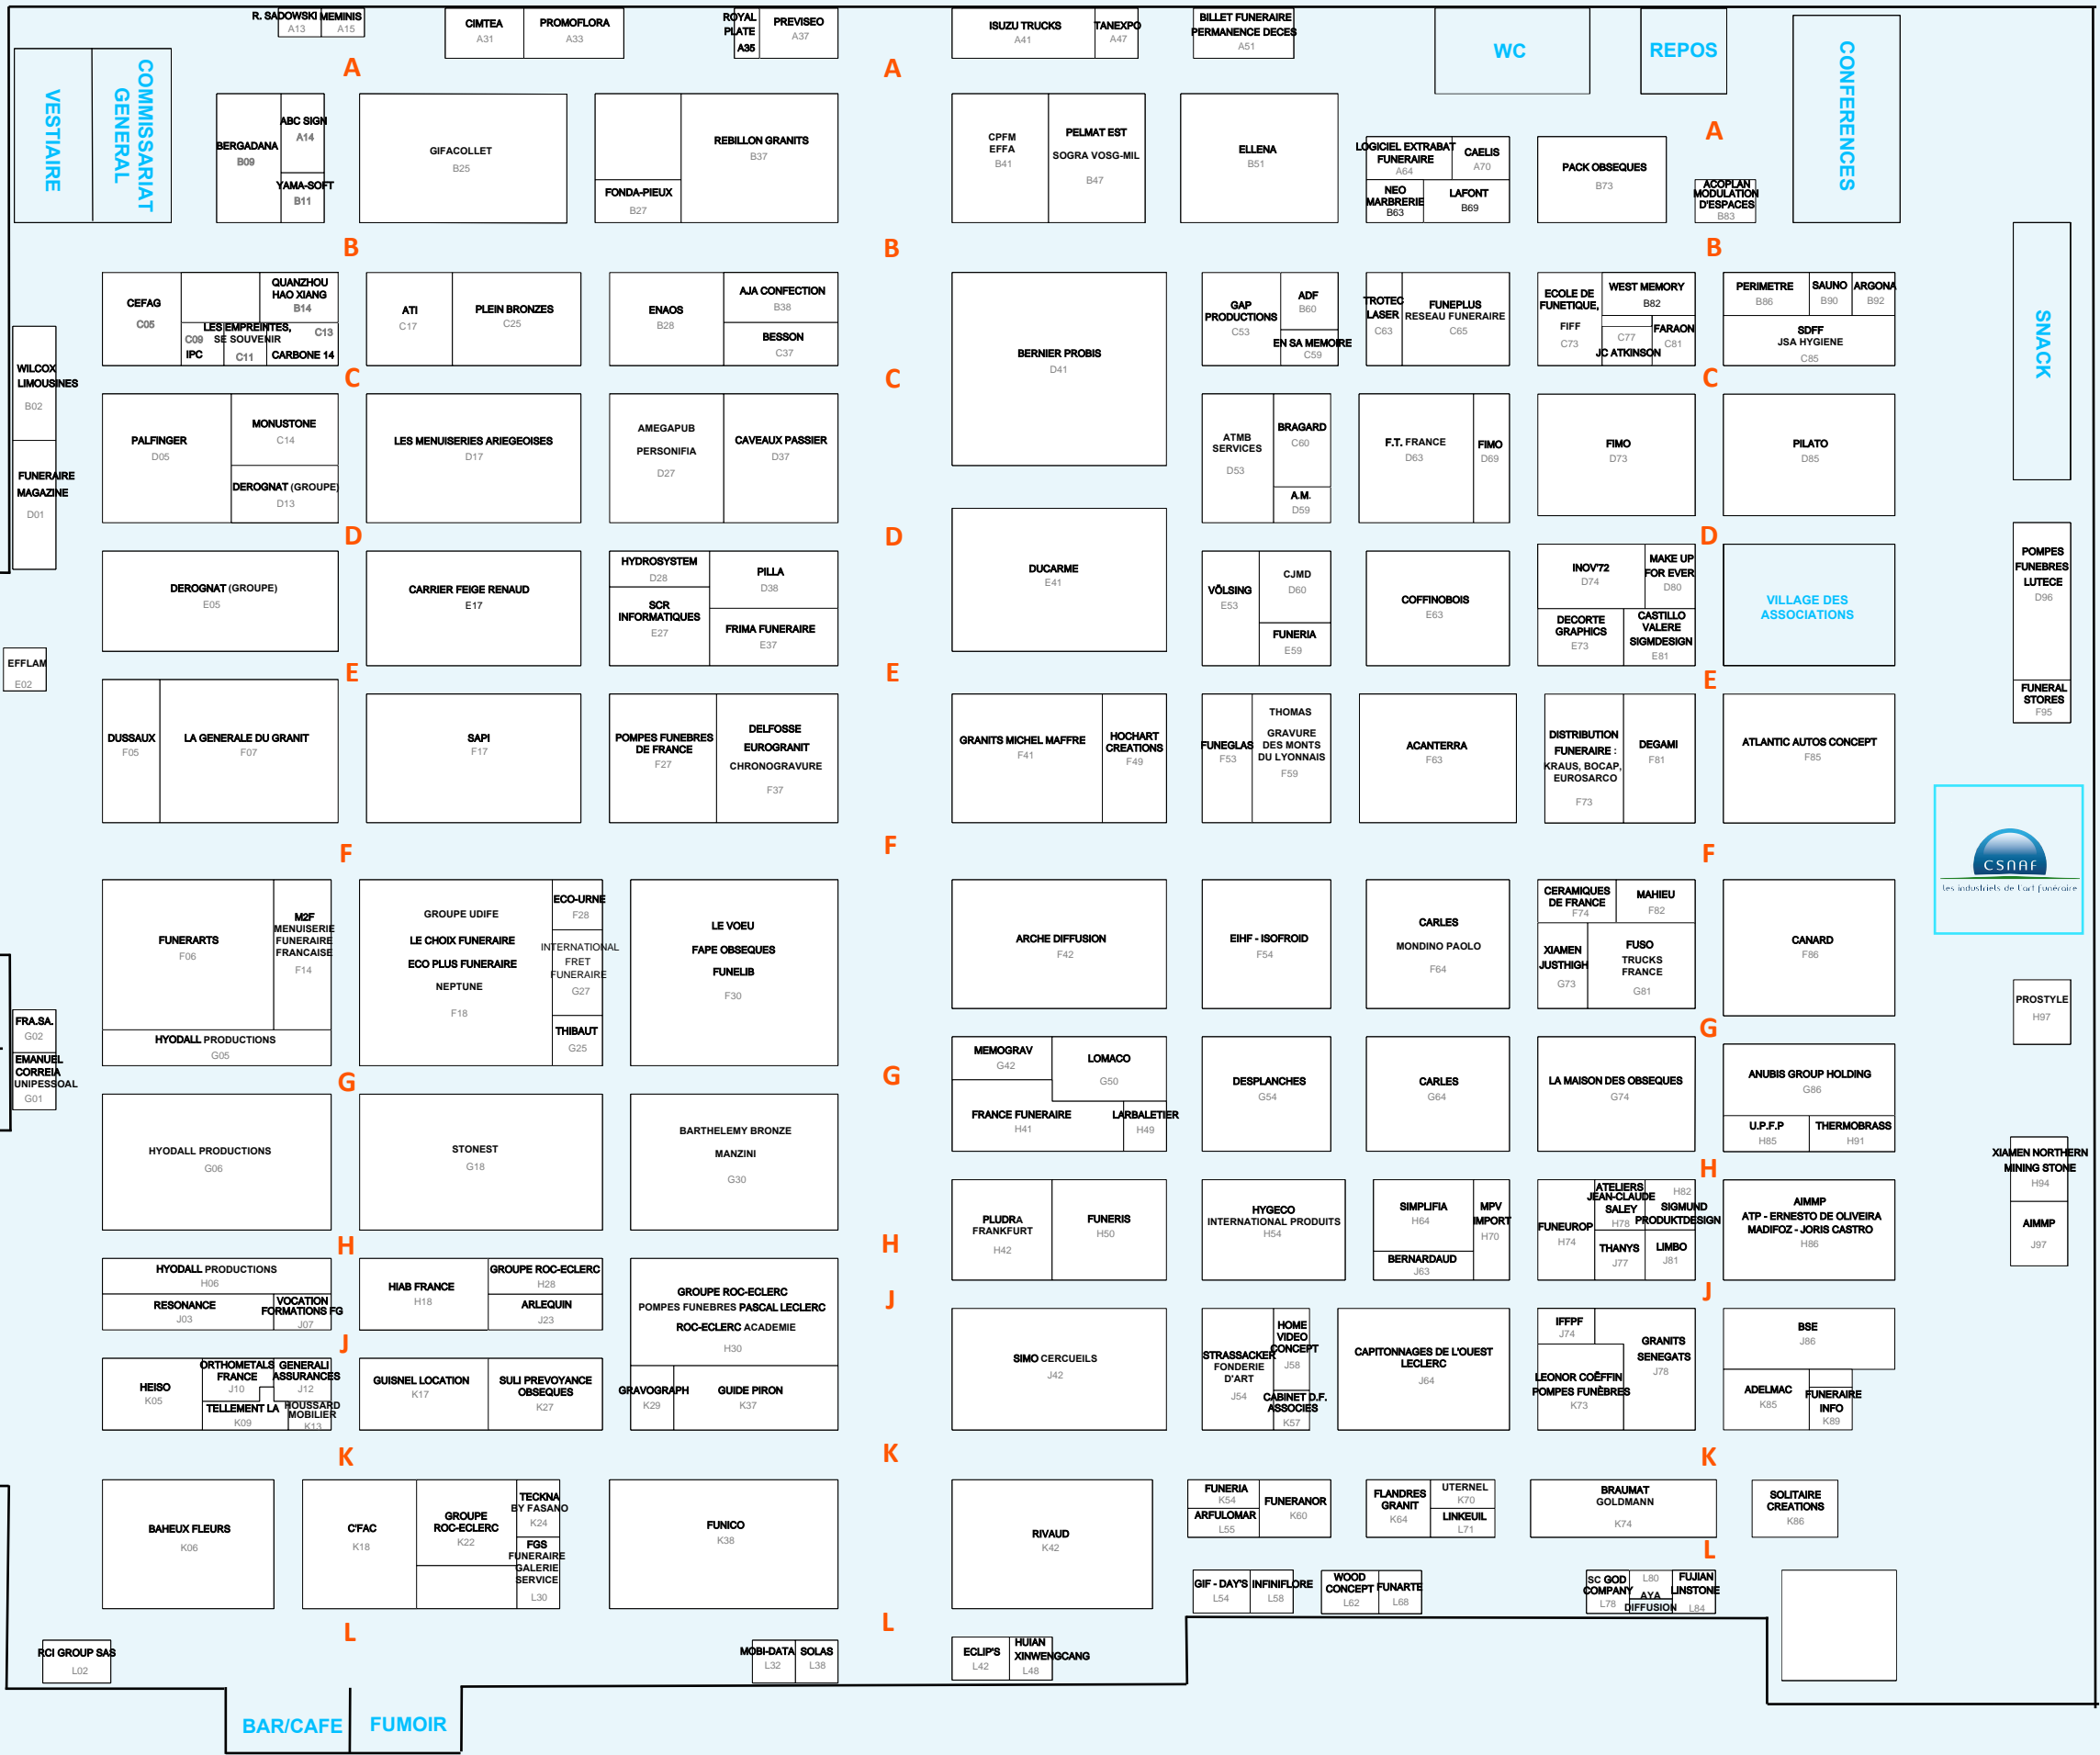

FUNERAIRE
PARIS 2017

ENTREE

ACCUEIL

CENTRE
MEDICAL

WC

RESTAURANT
LE CLUB

SNACK

PROSTYLE
H97

XIAMEN NORTHERN
MINING STONE
H94

AIMP
J97

SOLAIRE
CREATIONS
K86